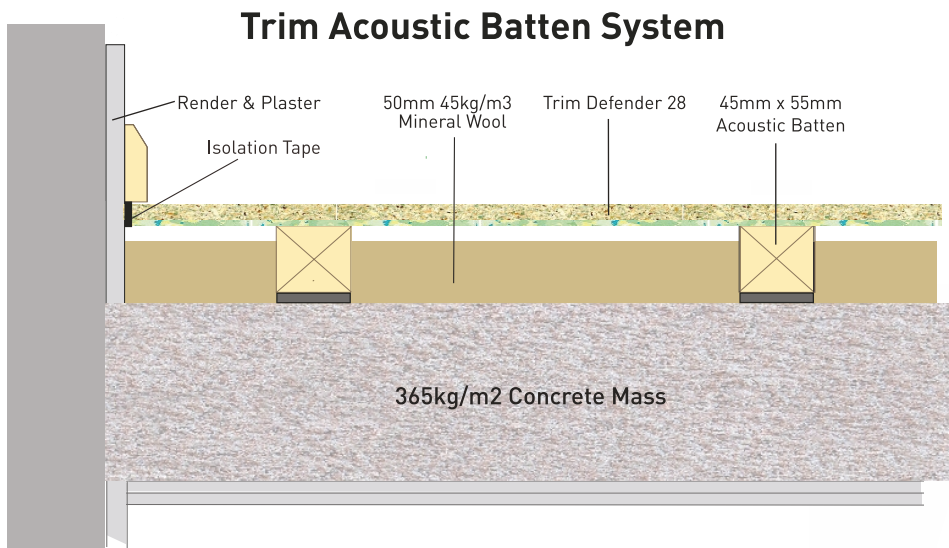

IMPACT PRODUCTS

Product Description

Trim Acoustic Cradles provides an advanced system which is easy to install, has flexible levelling and provides good impact performance.

Robust Detail

Acoustic Battens	FFT3
Acoustic Cradles	FFT2
Impact 28 Board	FFT5

Performance Tested by AIRO

Acoustic Battens	ΔLw
Impact Improvement	26dB
Acoustic Cradles	ΔLw
Impact Improvement	26dB
Defender 28 Board	ΔLw
Impact Improvement	19dB

Facts & Figures

- High Impact Polycarbonate Acoustic Cradles with impact isolation layer adhered to the underside
- Defender 28 Acoustic Flooring
- 50mm high density mineral fibre