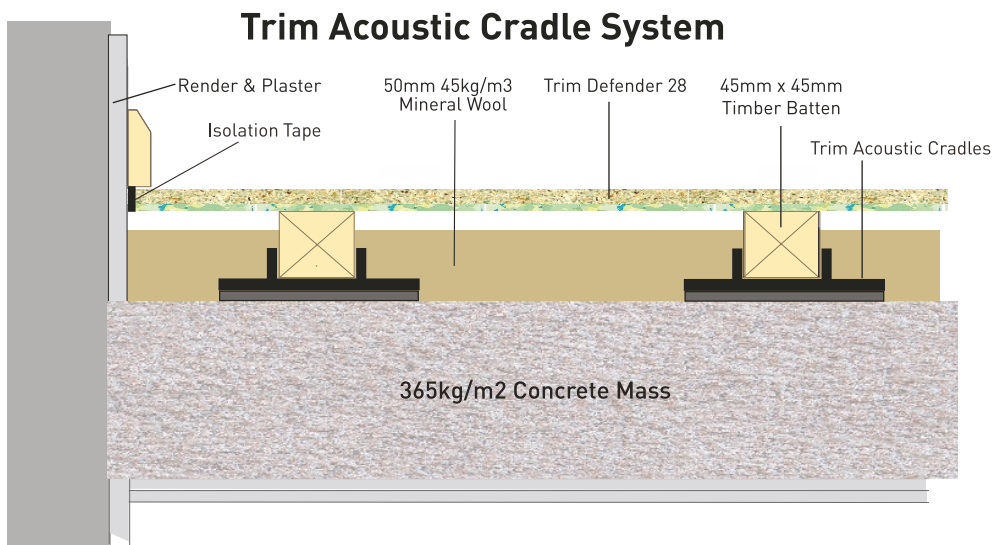

IMPACT PRODUCTS

Product Description

Trim Acoustic Cradles provides an advanced system which is easy to install, has flexible levelling and provides good impact performance.

Robust Detail

Acoustic Battens	FFT3
Acoustic Cradles	FFT2
Impact 28 Board	FFT5

Performance Tested by AIRO

Acoustic Battens	ΔLw
Impact Improvement	26dB
Acoustic Cradles	ΔLw
Impact Improvement	26dB
Defender 28 Board	ΔLw
Impact Improvement	19dB

Facts & Figures

- High Impact Polycarbonate Acoustic Cradles with impact isolation layer adhered to the underside
- Defender 28 Acoustic Flooring
- 50mm high density mineral fibre