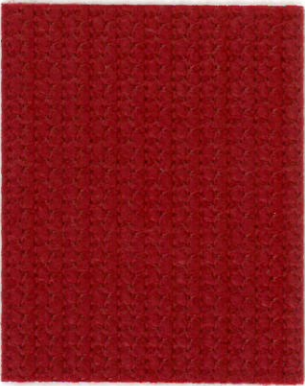

SONATA TRILOGY FABRIC SELECTOR

BANANA

STONE

WHITE

ICE CAP

PAW PAW

LIME

GLACIER

TEAL

CHERRY

SAGE

CHROME

INDIGO

WINE

AUBERGINE

SMOKE

BLACK